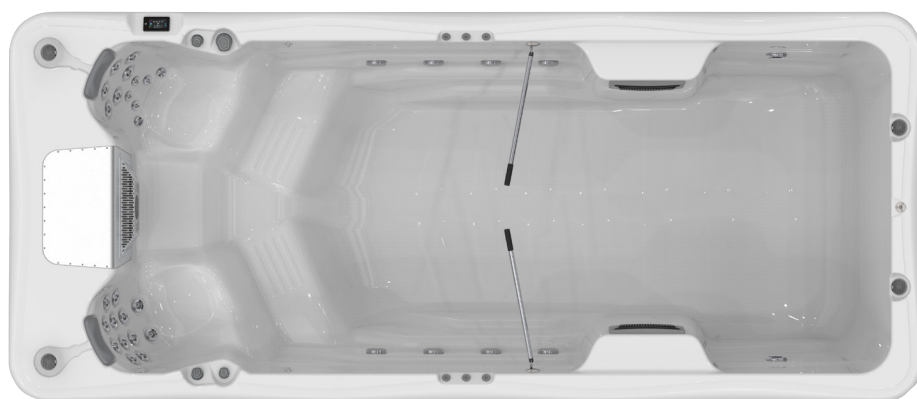

available side cover colors

available shell colors

brown

black

grey

sterling silver

AMAZONAS TURBINE / 5 500 × 2 350 × 1 470 mm

one-person swimming pool, 2 sitting places

Amazonas turbine has two sitting places, so you can use professional swimming and unique massage in parallel. A side-mounted filter housing is now placed at the end of the swimming area, so that the floating area is wider. With the Turbine system, you don't have to worry about maintenance costs in the long run!

Options:

- Scandinavian insulation (3,5 cm)
- Lighting jets

Accessories:

- Easy cover lifter
- WelliStep
- Wooden spa step
- Spabag
- Spagrip
- Floor mount handrail
- Spaziano tray
- Towel holder
- Spa umbrella
- Automatic filter cleaner
- Paddle

Measurements (L × W × H)	5 500 × 2 350 × 1 470 mm
Swim area / Sitting places	1 / 2
Net weight / Water volume	1 250 kg / 8 000 l
Frame	Stainless steel
Side cover	HorizontSide™ or semi-inground
Reinforcement	Fiberglass reinforced
Insulation	Polyfoam (2 cm)
Drains	1
Opt. power requirement	1 × 25A / 230V / 50Hz
Min. power requirement*	1 × 16A / 230V / 50Hz
Control box	Gecko (IN.YE-3)
Control panel	SmartTouch
Total number of jets	27
Laminar fountain jets	2 × 3 lighting
Heater	3 kW
Pumps (hydromassage)	1 × 3 HP, single speed + circ. pump
Pumps (swim spa)	Turbine
Cartridge filter	4 × SuperFine
Water sanitization	UV-C
LED lights	25 × exclusive LEDs + illuminated control valves
Headrests	2
Sound system	AquaSoul™ Pro 4.1
SmartPhone app - wifi connection	Standard
Thermo cover	Standard
Swimming stick	Standard
Heat exchanger preparation	Standard